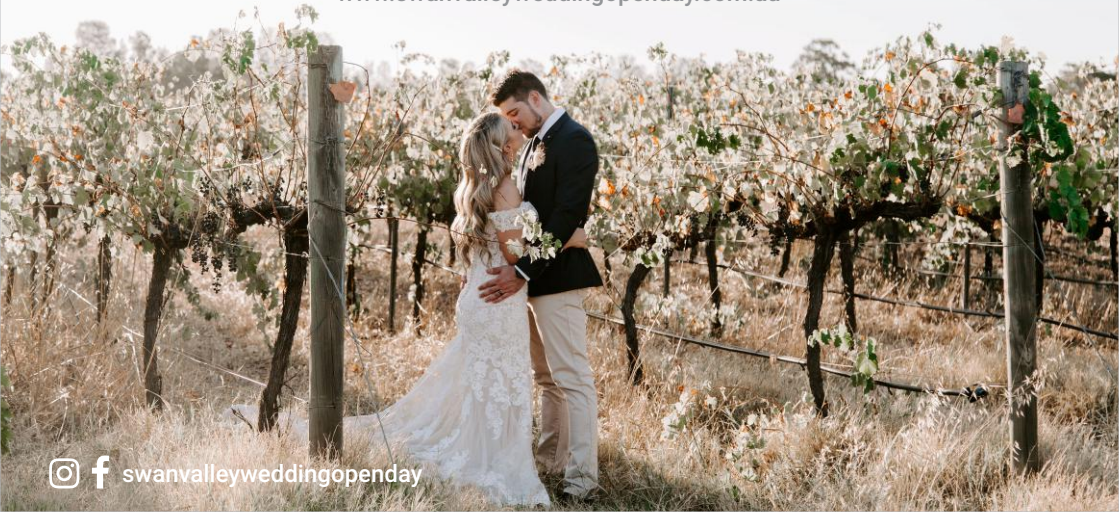

Romantic moments amongst the vines in the Swan Valley

Spectacular river views and beautiful rural landscapes just 25 minutes from the Perth CBD, make Swan Valley the ideal place to get married.

The Swan Valley has a wide range of ceremony and reception locations to cater for any size, style or taste. Intimate wineries, inviting restaurants and stunning function centres offer delectable food accompanied by local award winning wine, beer and cider. Finish your perfect day with a stay at one of the many B&B's or luxury resorts in the Valley.

All for this and more will be on show during the Swan Valley Wedding Open Day. Join each of the participating venues as they open their door simultaneously on this special day to showcase their wedding products and favourite suppliers.

Cover & inside cover: Kelly Mossop Photography, www.kellymossop.com

This event is planned for 3 July, please check our
website or Facebook for final details:
www.swanvalleyweddingopenday.com.au