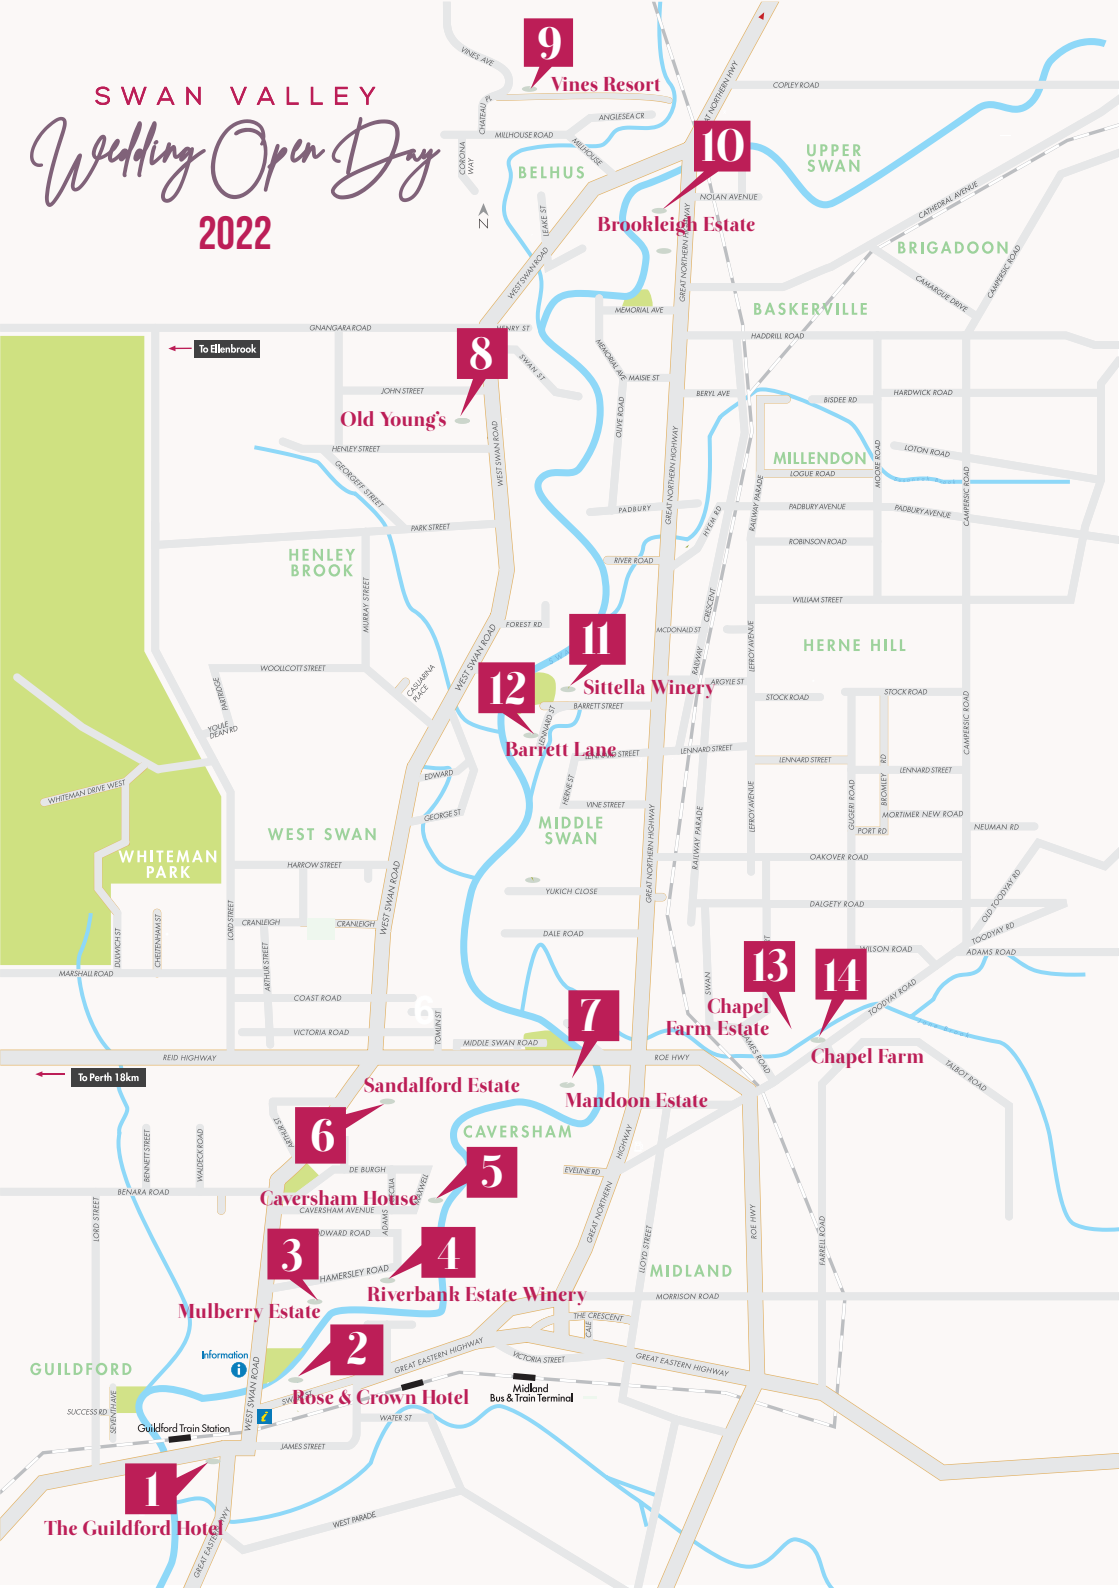

# SWAN VALLEY Wedding Open Day 2022

**9**  
Vines Resort

**10**  
Brookleigh Estate

**8**  
Old Young's

**11**  
Sittella Winery

**12**  
Barrett Lane

**13**  
Chapel Farm Estate

**14**  
Chapel Farm

**7**  
Mandon Estate

**6**  
Sandalford Estate

**5**  
Caversham House

**3**  
Mulberry Estate

**4**  
Riverbank Estate Winery

**2**  
Rose & Crown Hotel

**1**  
The Guildford Hotel

To Elenbrook